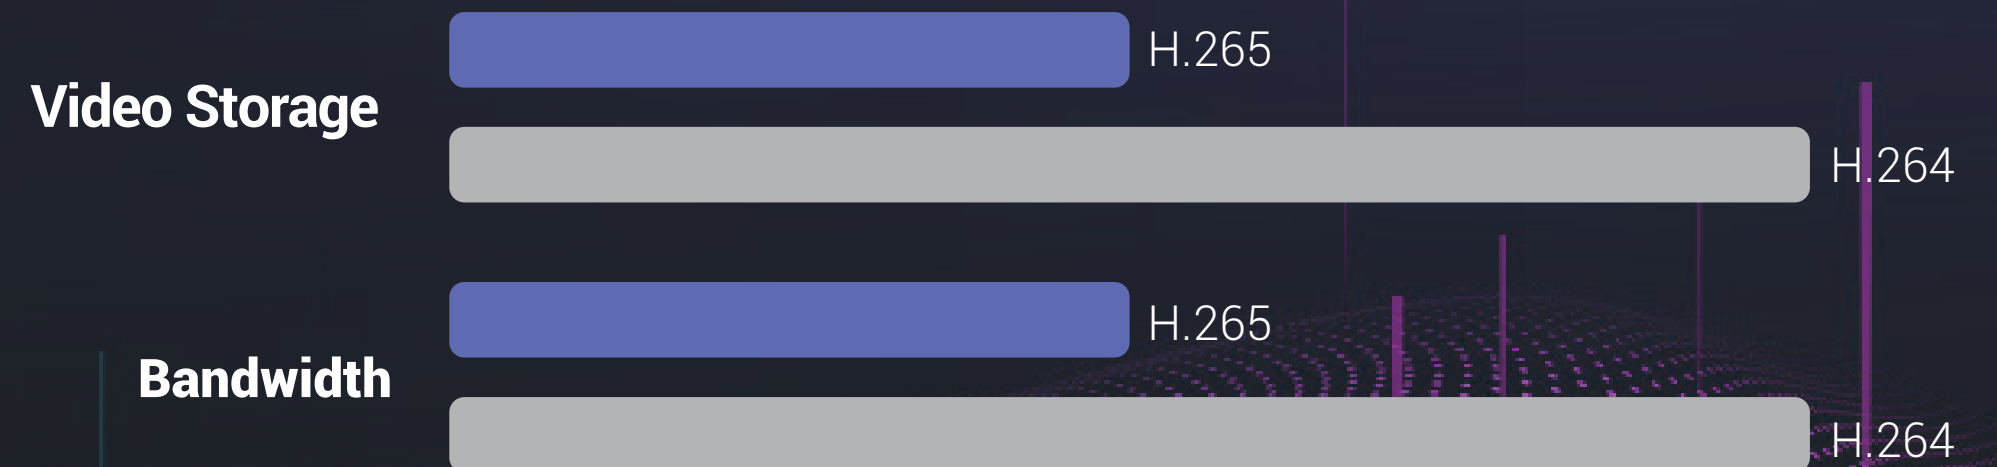

It saves money on storage and bandwidth

The camera features the advanced H.265 video compression technology, achieving better video quality with only half the bandwidth and half the storage space required by the previous H.264 video compression standard³.