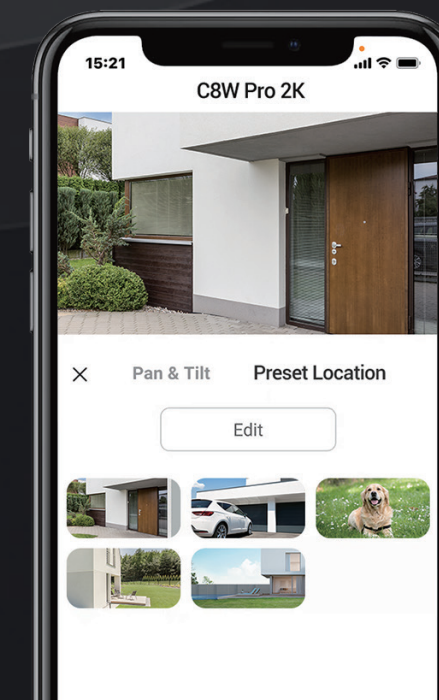

See in 360°

340°
Horizontal

80°
Vertical

On-device AI for smarter detection

The camera's on-board AI algorithm helps it identify moving people and vehicles in particular. It reduces alerts caused by falling leaves or flying insects, and informs you when someone parks in your property area without permission.

 AI-Powered Human / Vehicle Shape Detection

 Customizable Detection Zone

 No Subscription Fee

Subject lock and auto-tracking powered by AI

When a human motion is detected, the C8W Pro 2K will automatically rotate to follow its movement and record the activity. When in action, it makes it hard for your loved ones to stay out of sight.

Front Door

Front Yard

Garage

Pin down the spots that matter to you most

No matter how complicated the tracking is, the camera always knows it's way back to your preferred viewing angle. You can pinpoint up to 12 angles via the EZVIZ App. Just click on your pre-set dots and the camera will automatically resume its place.