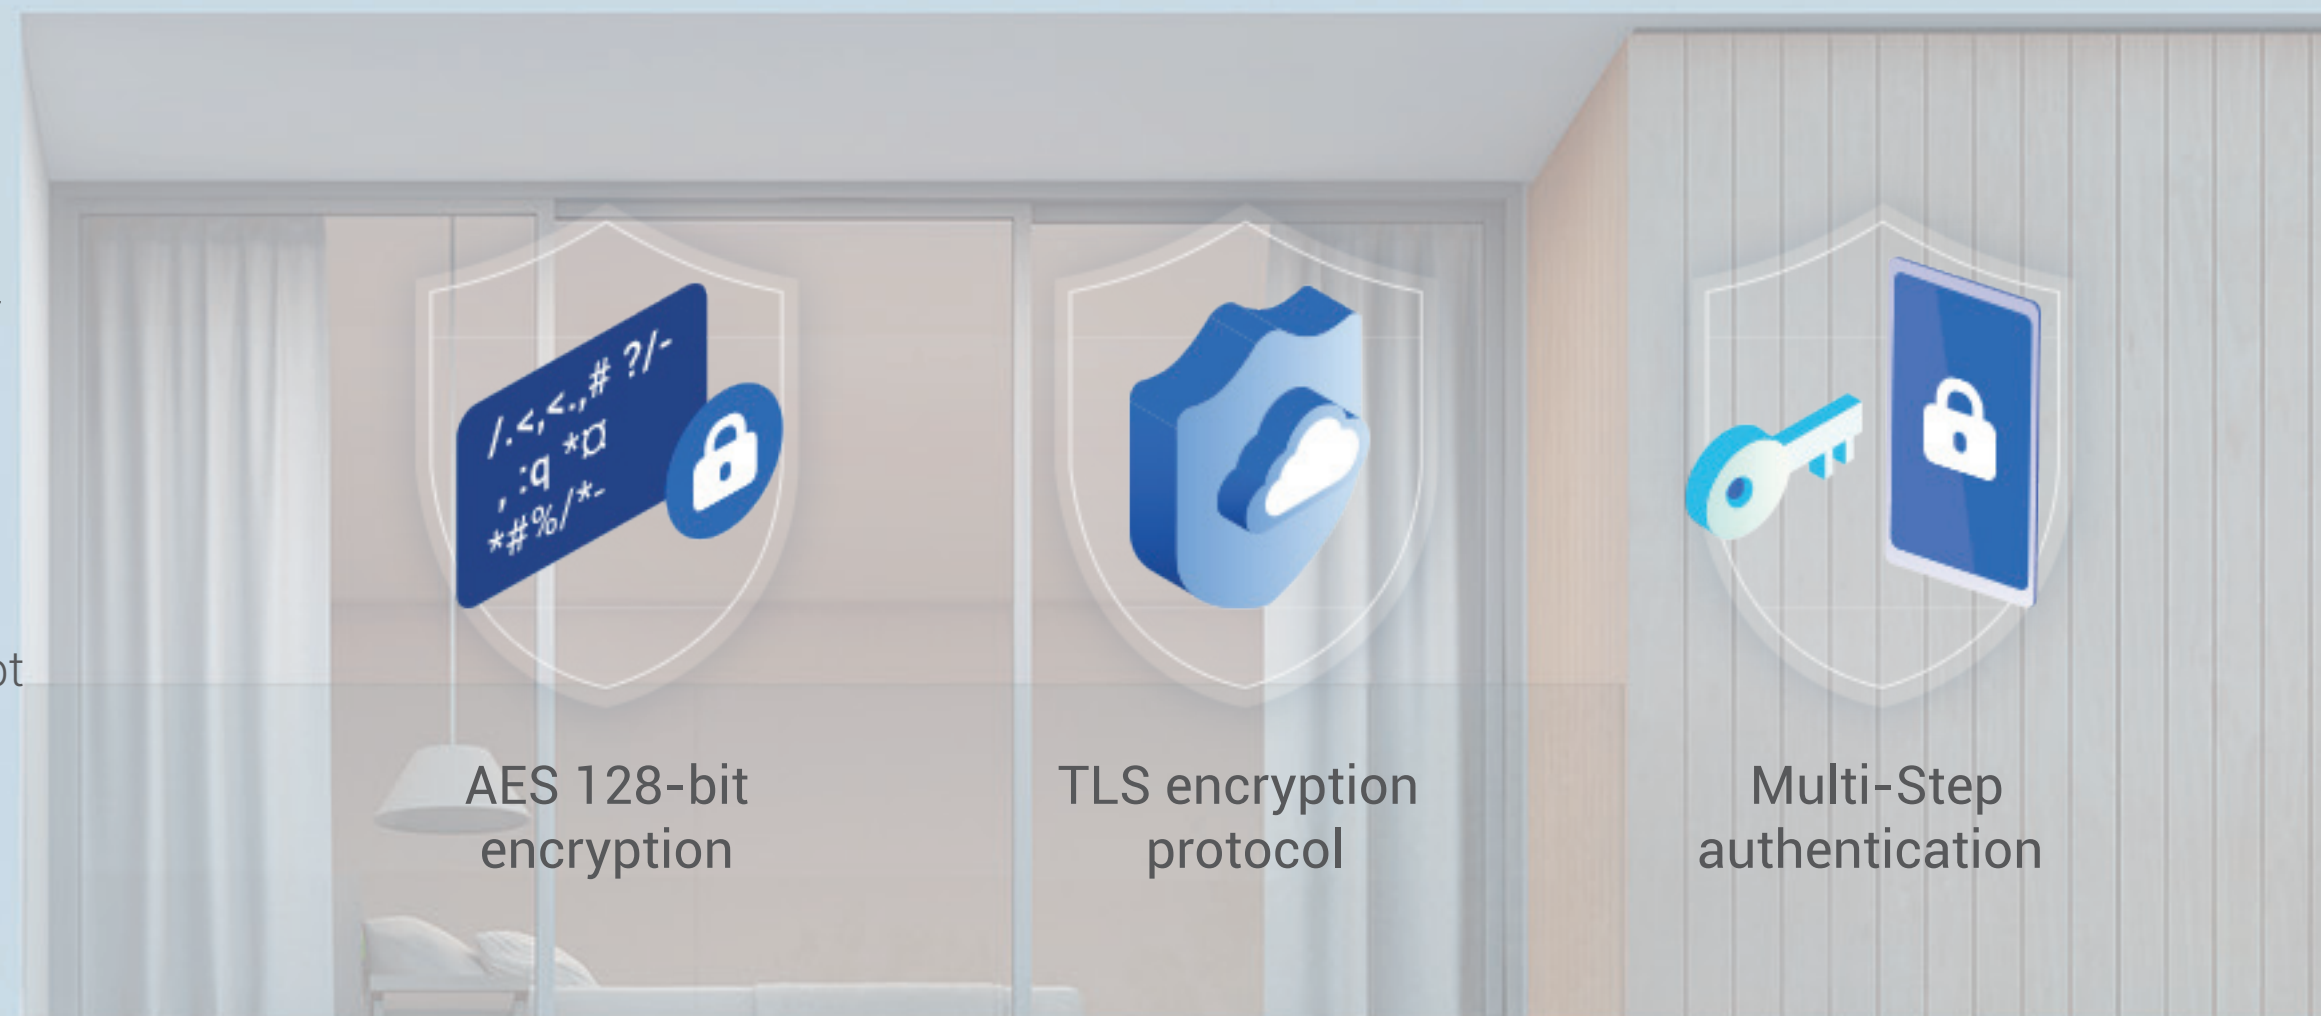

Actively guards your home

The camera features the active defense function to provide an extra layer of protection. Upon detection of intruders, the camera will set off a loud siren and flash two spotlights² for on-site deterrence.

It saves money on storage and bandwidth

The camera features the advanced H.265 video compression technology, achieving better video quality with only half the bandwidth and half the storage space required by the previous H.264 video compression standard³.

We protect your data and privacy

Protecting your data and privacy is our highest priority. Data transmission between the camera and the EZVIZ Cloud is encrypted from end to end. Only you have the keys to decrypt your data.