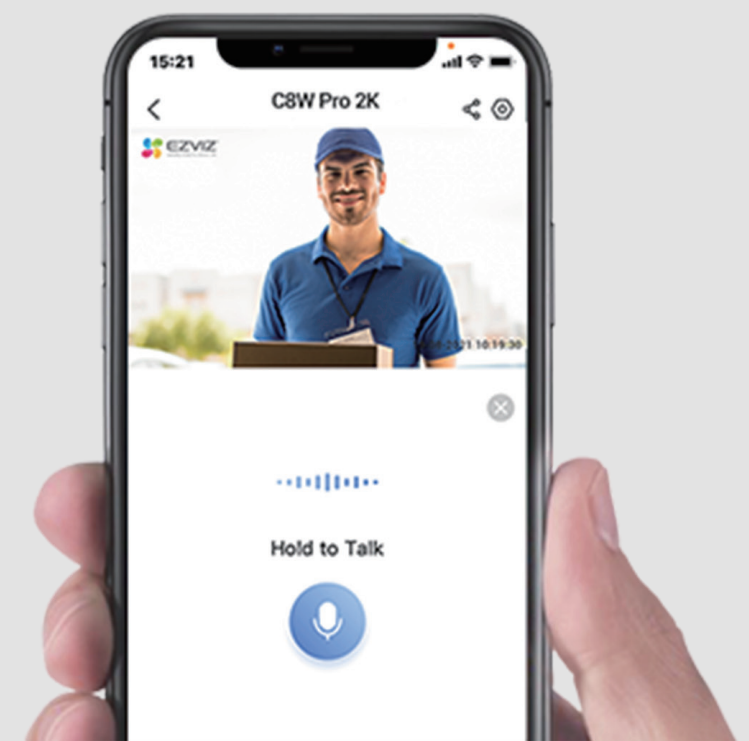

 AI-Powered Human / Vehicle Shape Detection

 Customizable Detection Zone

 No Subscription Fee

Subject lock and auto-tracking powered by AI

When a human motion is detected, the C8W Pro 2K will automatically rotate to follow its movement and record the activity. When in action, it makes it hard for your loved ones to stay out of sight.

Front Door

Front Yard

Garage

Pin down the spots that matter to you most

No matter how complicated the tracking is, the camera always knows it's way back to your preferred viewing angle. You can pinpoint up to 12 angles via the EZVIZ App. Just click on your pre-set dots and the camera will automatically resume its place.

See, hear and talk, from anywhere

With the C8W Pro 2K, you can hear and talk to your family, welcome visitors, or turn away uninvited guests by simply using your smartphone.

How can I help you?

You have a parcel.

02 Black-and-white night vision

If you don't need extra lighting, just switch the camera to the black & white night vision via the EZVIZ App and still see 30 meters (100 ft.) away.

03 Smart night vision